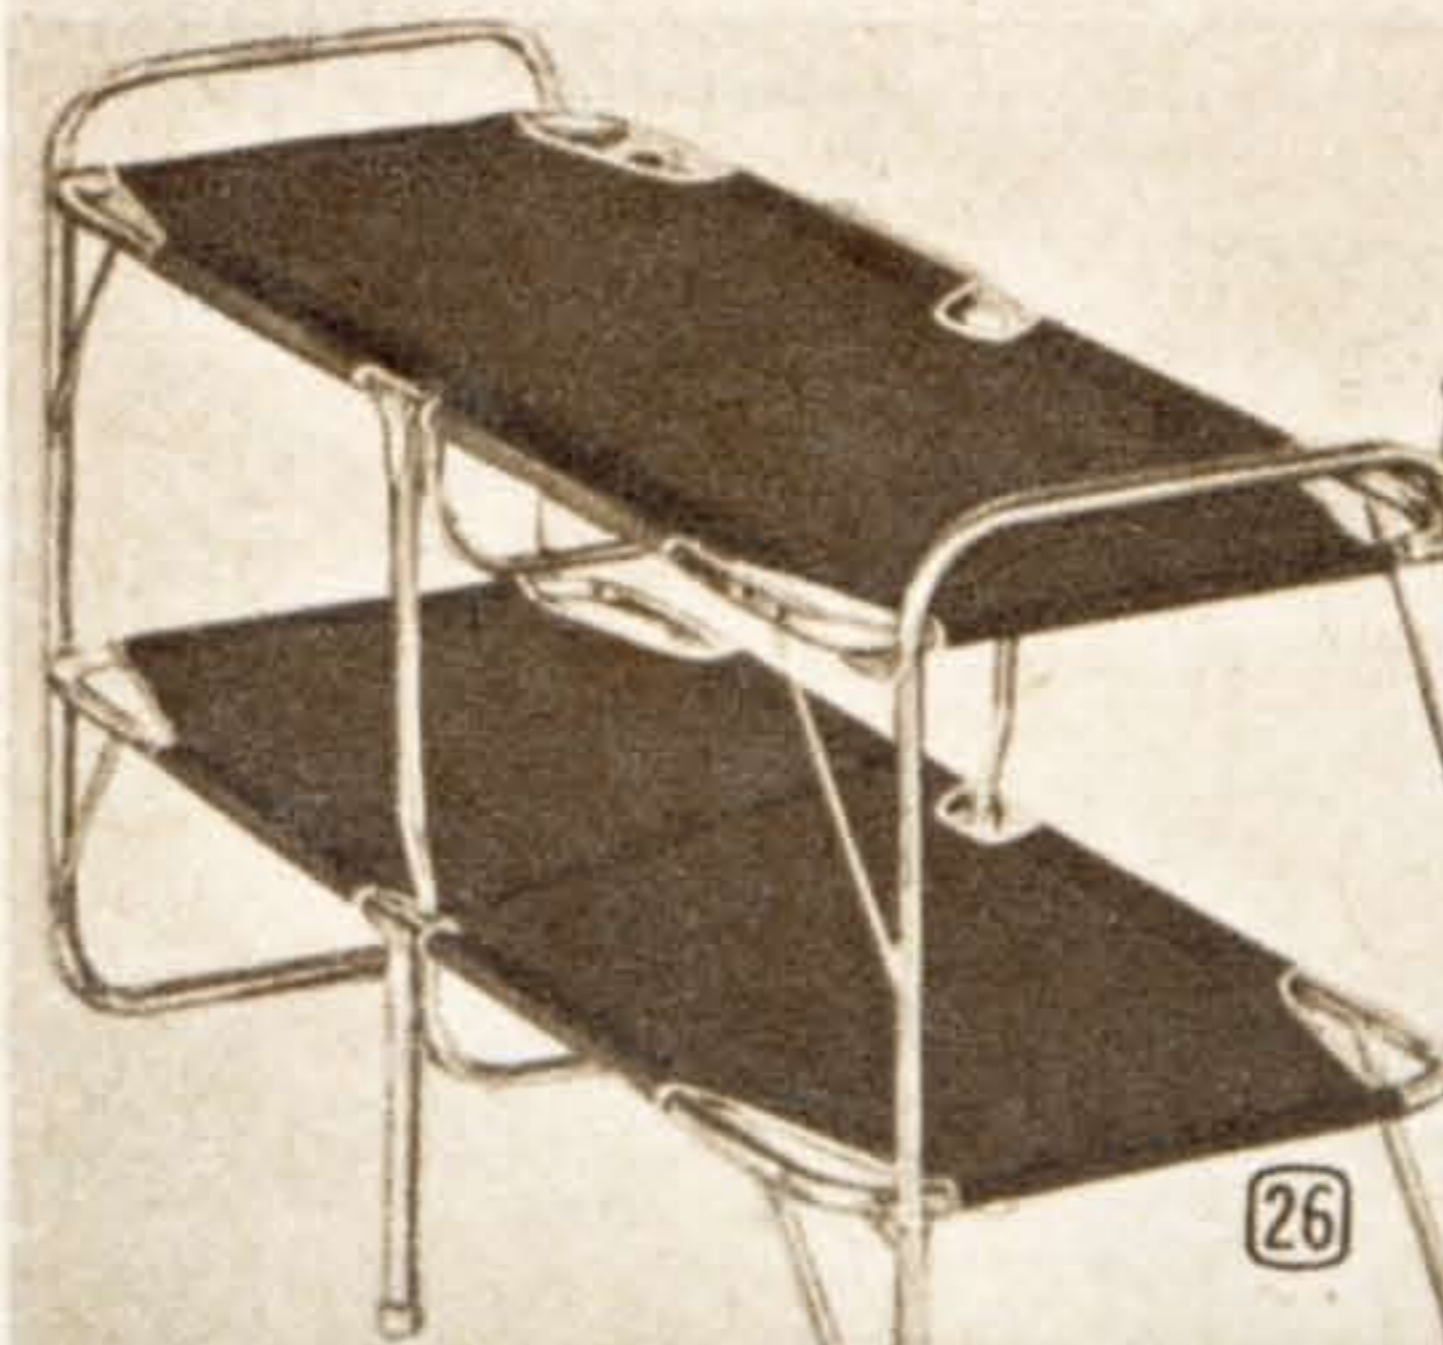

21 Air Mattress Inflator. Rubber bulb, foot pump. 61-A 7004... 1.89

Sleeping Bag sizes are approximate. Measure with bags smoothed to overcome bulkiness of filling.

22 Infra-red Heater and Cooker... it's portable! Brings the convenience of home cooking and heating to outdoor living. Operates on standard 14-ounce propane cylinder—operates 4 to 6 hours on one cylinder. Heat can be carefully controlled and regulated from 250 to 450°F. Ruggedly built... with no moving parts. About 10½ inches high. Takes pans up to 9 inches in diameter. Weight about 4½ lb. 061-A 7423... 29.95

TECO Propane Fuel Tank (not shown). Reliable replacement unit for above. Welded seams prevent gas leakage. 61-A 7039... 1.69

23 to 25 Camping necessities by Coleman... a name to rely on.

23 Coleman "Sport-lite" gasoline lantern with built-in pump. Burns unleaded gasoline only. Enamelled finish. 61-A 7007... 15.95

24 "Floodlight" gasoline Lantern (not shown). Two mantles; built-in pump. Burns 10-12 hours on quart of naphtha. Lights instantly. 61-A 7025... 17.95

24 Coleman "Tourist" Camp Stove — convenience of home cooking out of doors. Attractive 2-burner model has rugged metal case, convenient carrying handle. Features cast-iron burners and air regulator. Burns unleaded gasoline only. Durable Green enamel finish. Measures about 17 by 12 by 5 inches. 061-A 7314... 15.95