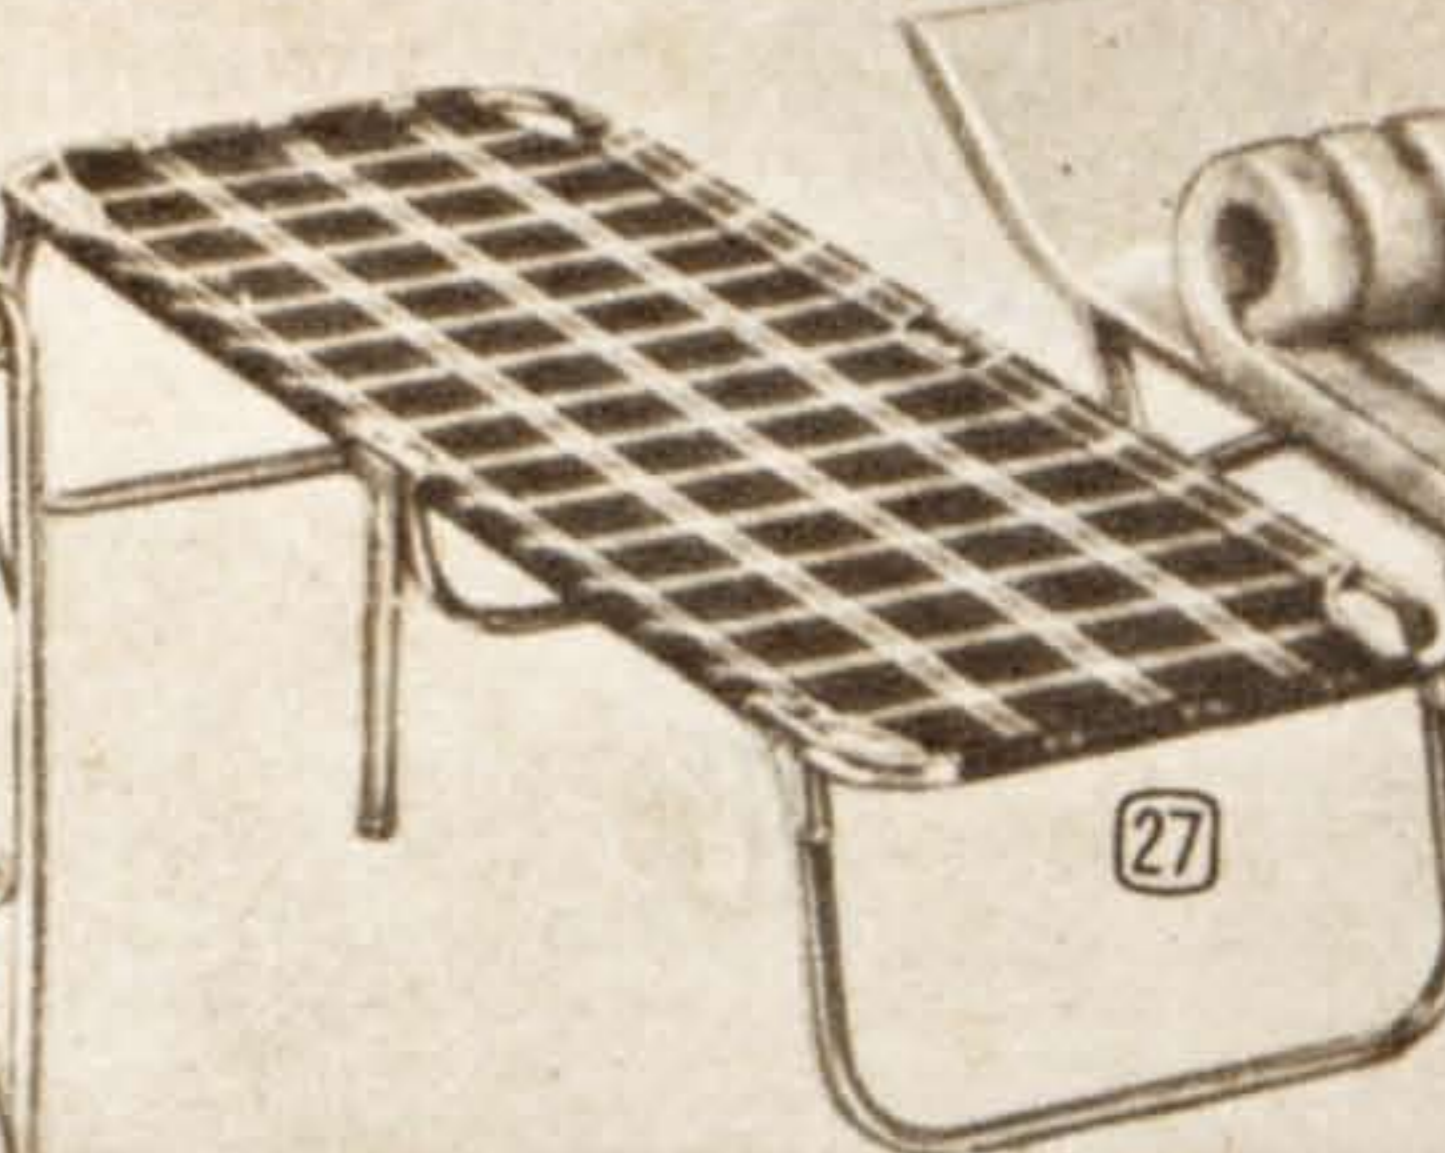

21 Air Mattress Inflator. Rubber bulb, foot pump. 61-A 7004... 1.89

Sleeping Bag sizes are approximate. Measure with bags smoothed to overcome bulkiness of filling.

22 Infra-red Heater and Cooker... it's portable! Brings the convenience of home cooking and heating to outdoor living. Operates on standard 14-ounce propane cylinder—operates 4 to 6 hours on one cylinder. Heat can be carefully controlled and regulated from 250 to 450°F. Ruggedly built... with no moving parts. About 10½ inches high. Takes pans up to 9 inches in diameter. Weight about 4½ lb. 061-A 7423... 29.95

TECO Propane Fuel Tank (not shown). Reliable replacement unit for above. Welded seams prevent gas leakage. 61-A 7039... 1.69

23 to 25 Camping necessities by Coleman... a name to rely on.

23 Coleman "Sport-lite" gasoline lantern with built-in pump. Burns unleaded gasoline only. Enamelled finish. 61-A 7007... 15.95

24 "Floodlight" gasoline Lantern (not shown). Two mantles; built-in pump. Burns 10-12 hours on quart of naphtha. Lights instantly. 61-A 7025... 17.95

24 Coleman "Tourist" Camp Stove — convenience of home cooking out of doors. Attractive 2-burner model has rugged metal case, convenient carrying handle. Features cast-iron burners and air regulator. Burns unleaded gasoline only. Durable Green enamel finish. Measures about 17 by 12 by 5 inches. 061-A 7314... 15.95