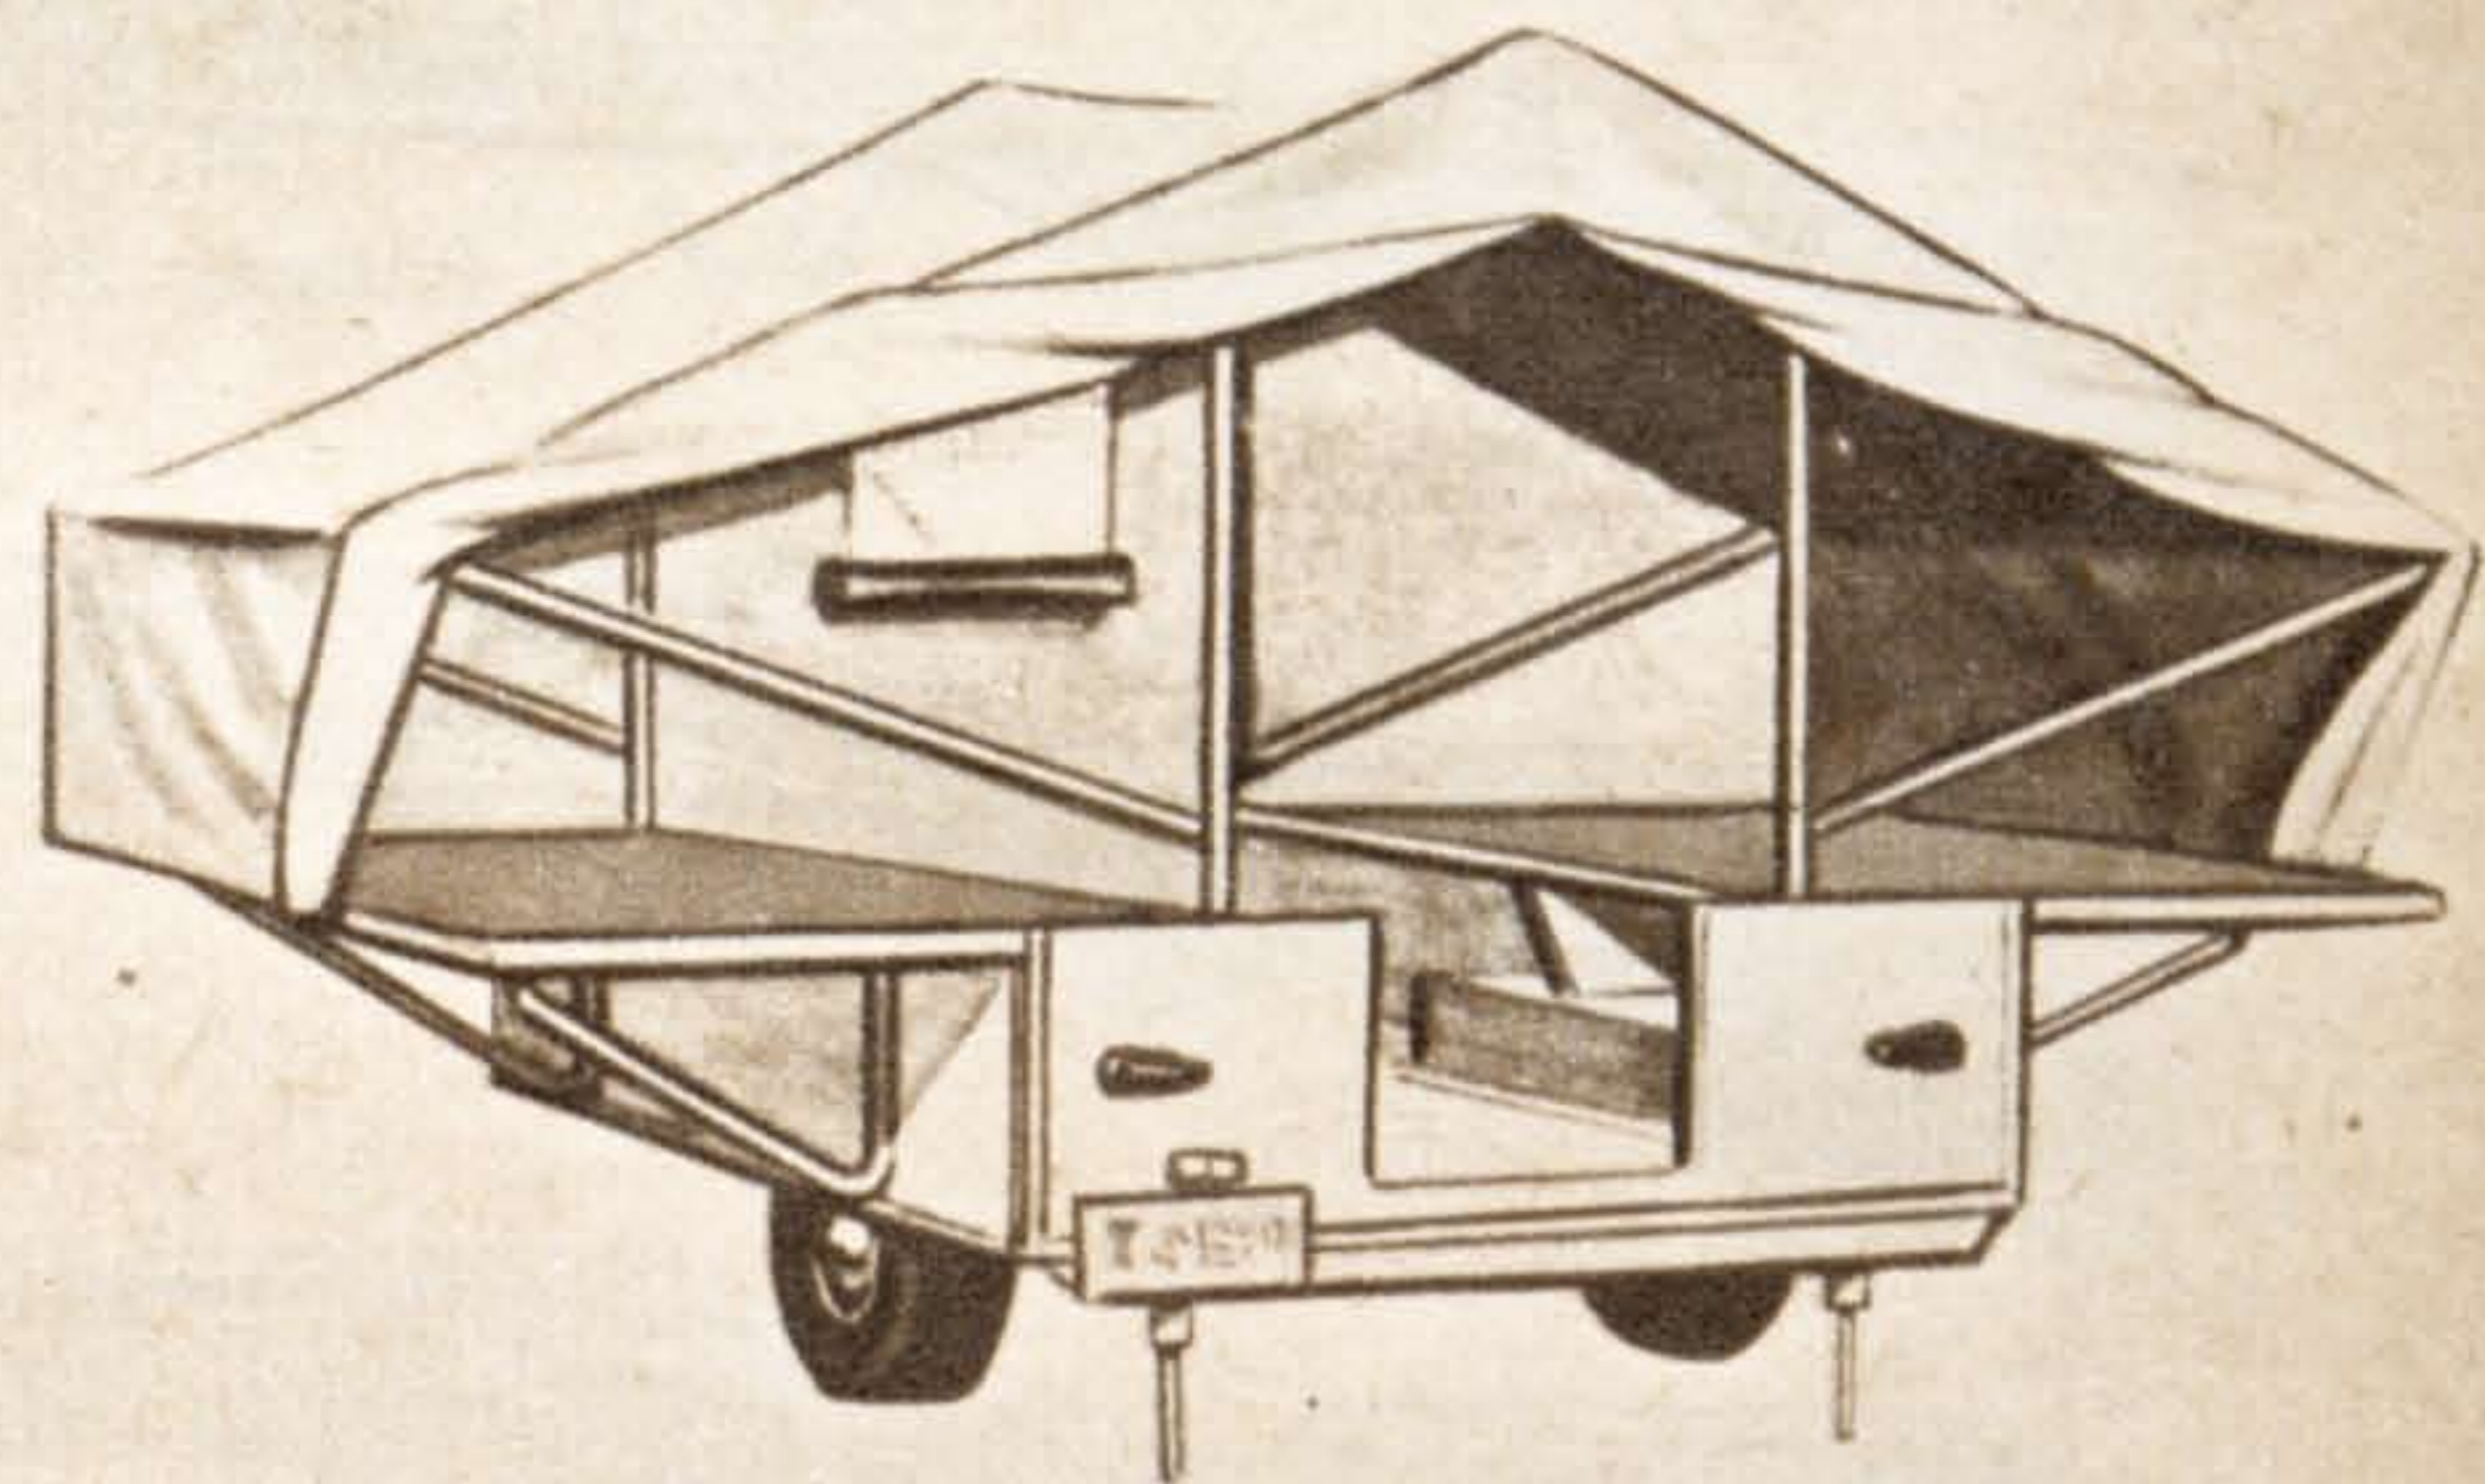

The De Luxe Mobile Camper Trailer

For Carefree Fun and Comfort
 Anywhere you Travel!

Sleeps Five **477.00** or 16.50
 Cash Monthly*

De luxe Tent Trailer provides sleeping area for up to five people. All steel step for easy entrance. Trailer frame of tubular Steel. Box frame has Plywood floor and top, aluminum 2 by 2 studding on sides, front and back. Box size about 72 by 84 by 18 inches high. Large 12-inch wheels. Undercarriage features 1¾-inch leaf springs, 1¼-inch axle, 4-ply high-speed tires. Stop, turn signals, tail lights. 1½-inch hitch; 50 lb. draw bar. Tent of water-repellent Drill (weight about 14 oz. after treatment). "Durafin" finish. Yellow top; Green sides. Window about 24 by 36 ins.; door about 26 by 72 ins. Fibreglas mesh screening. Tubular Steel frame. Travelling size 115 by 72 by 40 inches high. Net weight about 560 lb. Gross weight about 1,500 lb. W61-A 7363... 477.00