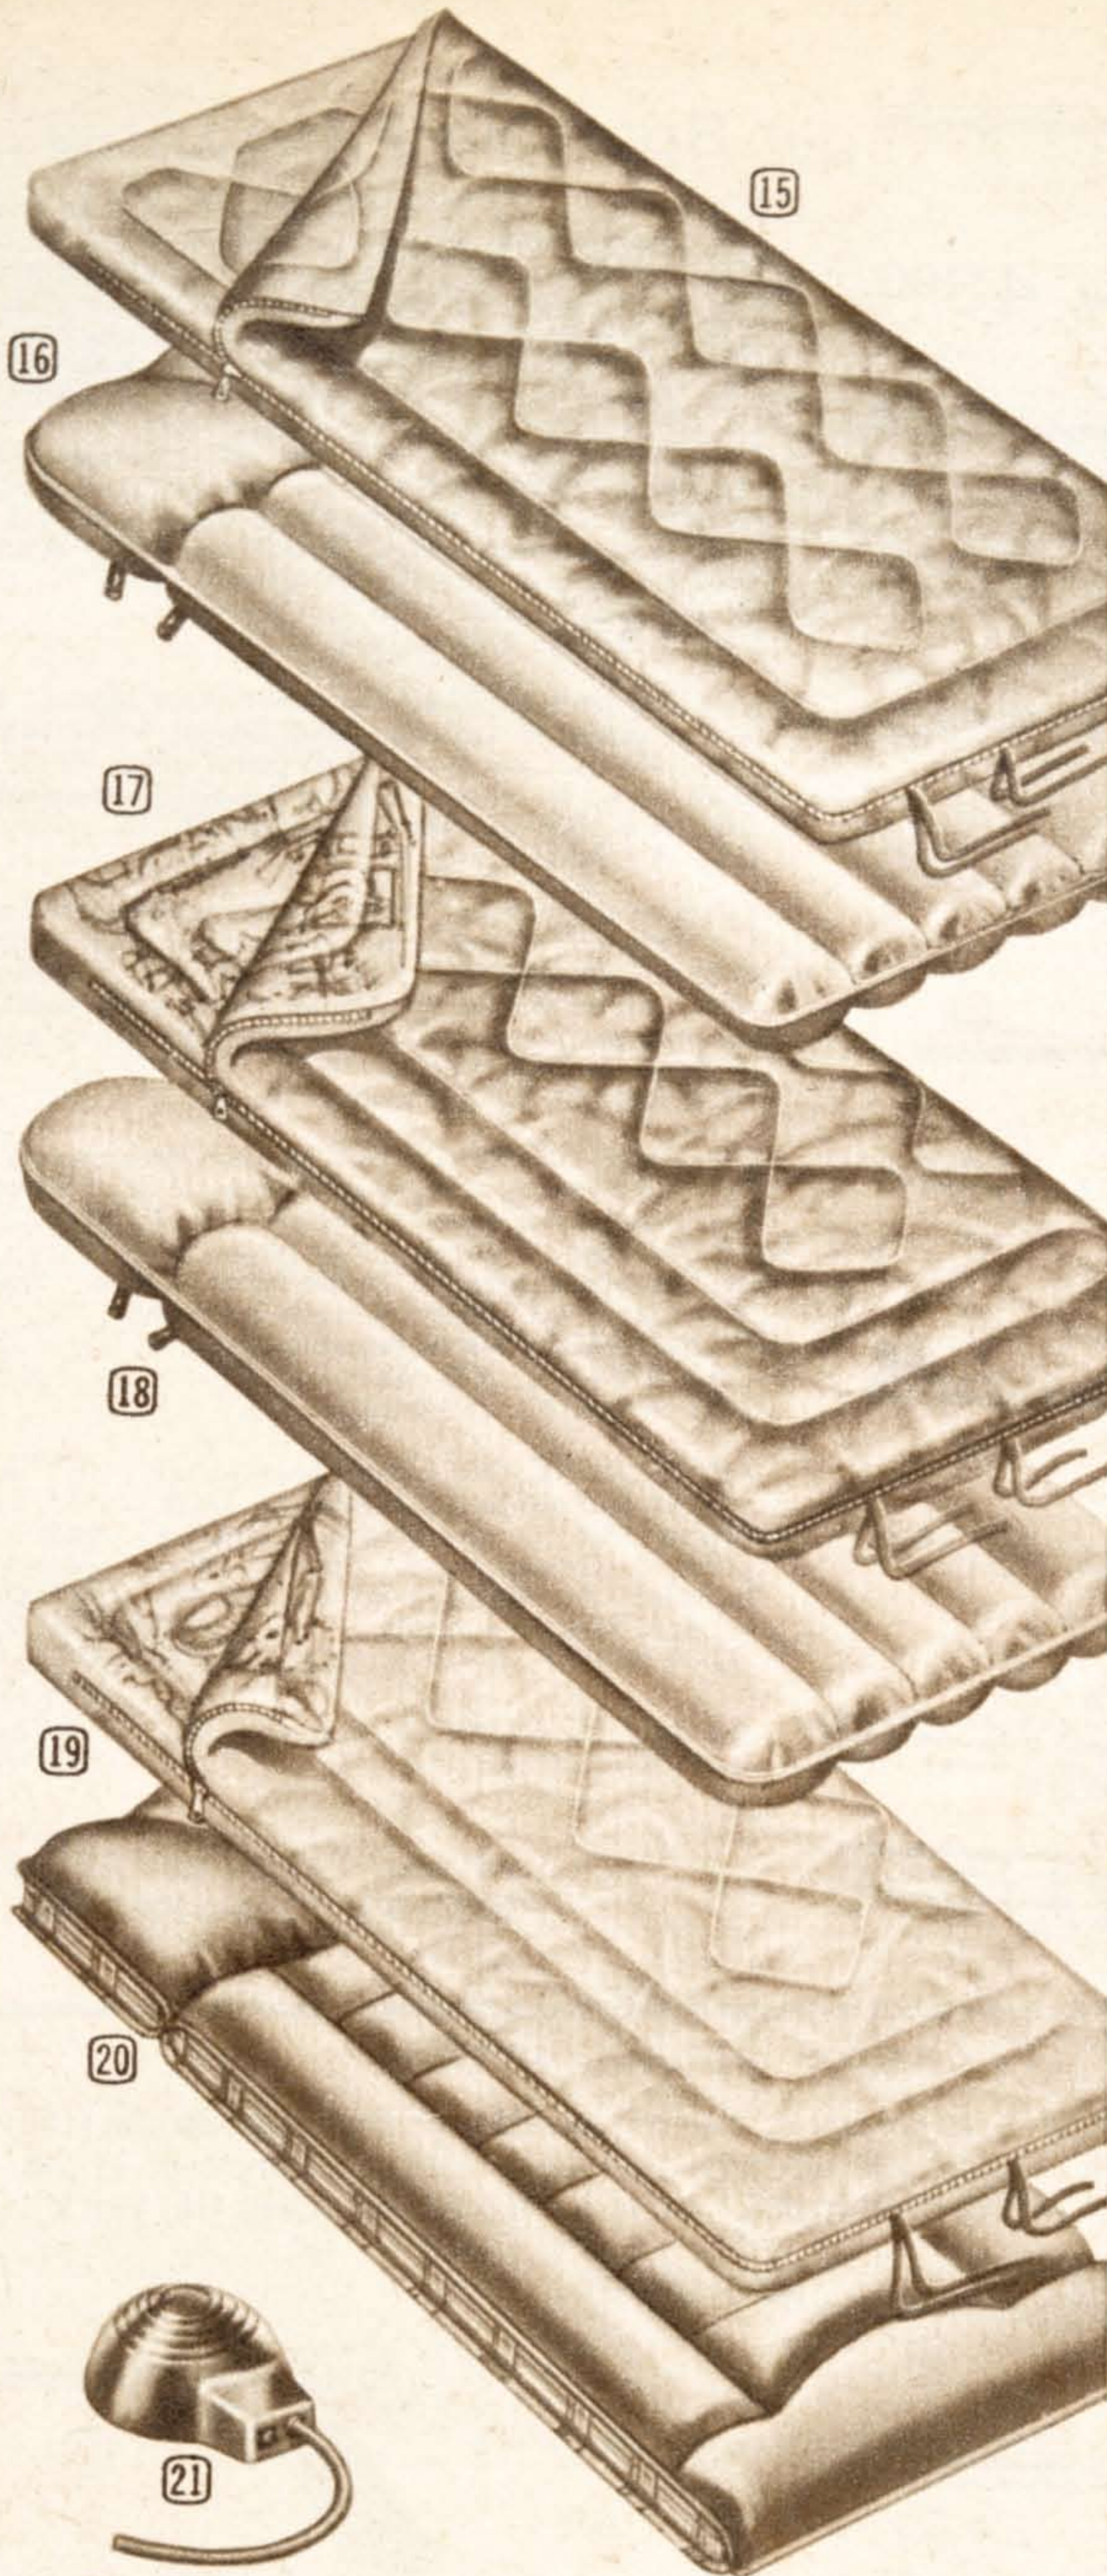

21 Air Mattress Inflator. Rubber bulb, foot pump. 61-A 7004... 1.89

Sleeping Bag sizes are approximate. Measure with bags smoothed to overcome bulkiness of filling.

22 Infra-red Heater and Cooker... it's portable! Brings the convenience of home cooking and heating to outdoor living. Operates on standard 14-ounce propane cylinder—operates 4 to 6 hours on one cylinder. Heat can be carefully controlled and regulated from 250 to 450°F. Ruggedly built... with no moving parts. About 10½ inches high. Takes pans up to 9 inches in diameter. Weight about 4½ lb. 061-A 7423... 29.95

TECO Propane Fuel Tank (not shown). Reliable replacement unit for above. Welded seams prevent gas leakage. 61-A 7039... 1.69

23 to 25 Camping necessities by Coleman... a name to rely on.

23 Coleman "Sport-lite" gasoline lantern with built-in pump. Burns unleaded gasoline only. Enamelled finish. 61-A 7007... 15.95

24 "Floodlight" gasoline Lantern (not shown). Two mantles; built-in pump. Burns 10-12 hours on quart of naphtha. Lights instantly. 61-A 7025... 17.95

24 Coleman "Tourist" Camp Stove — convenience of home cooking out of doors. Attractive 2-burner model has rugged metal case, convenient carrying handle. Features cast-iron burners and air regulator. Burns unleaded gasoline only. Durable Green enamel finish. Measures about 17 by 12 by 5 inches. 061-A 7314... 15.95