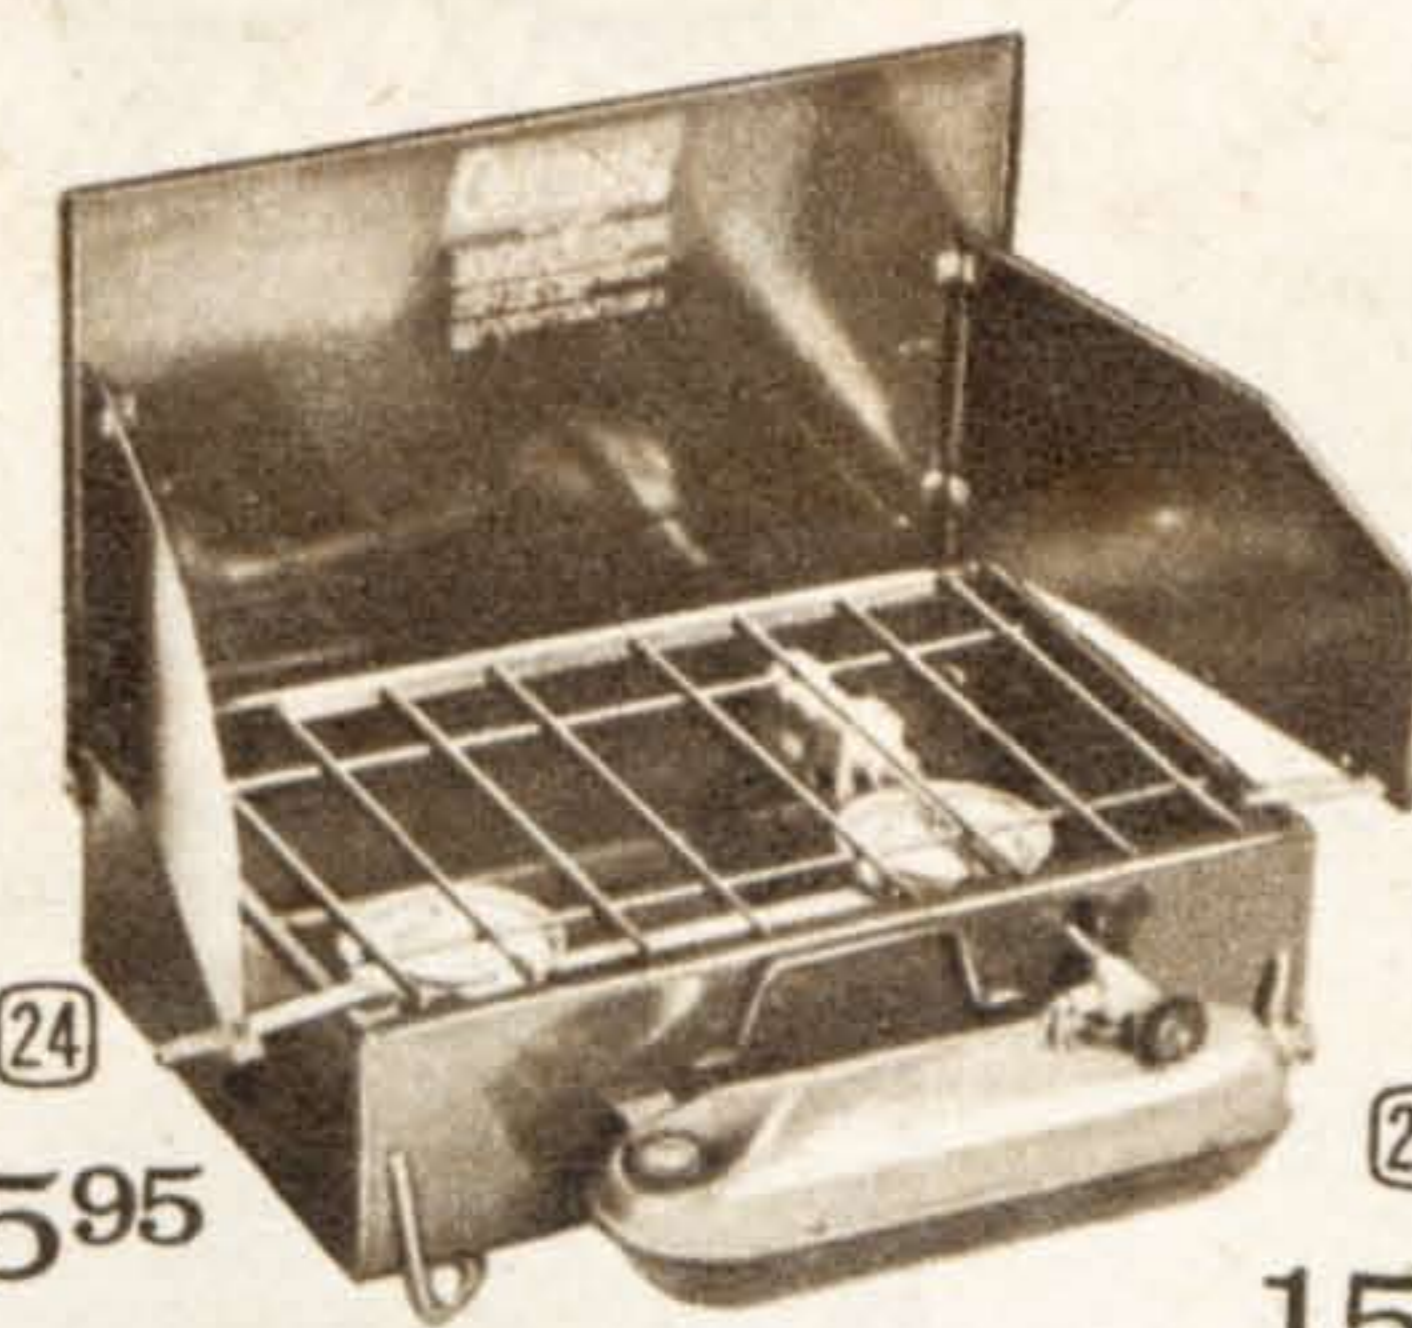

21 Air Mattress Inflator. Rubber bulb, foot pump. 61-A 7004... 1.89

Sleeping Bag sizes are approximate. Measure with bags smoothed to overcome bulkiness of filling.

22 Infra-red Heater and Cooker... it's portable! Brings the convenience of home cooking and heating to outdoor living. Operates on standard 14-ounce propane cylinder—operates 4 to 6 hours on one cylinder. Heat can be carefully controlled and regulated from 250 to 450°F. Ruggedly built... with no moving parts. About 10½ inches high. Takes pans up to 9 inches in diameter. Weight about 4½ lb. 061-A 7423... 29.95

TECO Propane Fuel Tank (not shown). Reliable replacement unit for above. Welded seams prevent gas leakage. 61-A 7039... 1.69

23 to 25 Camping necessities by Coleman... a name to rely on.

23 Coleman "Sport-lite" gasoline lantern with built-in pump. Burns unleaded gasoline only. Enamelled finish. 61-A 7007... 15.95

24 "Floodlight" gasoline Lantern (not shown). Two mantles; built-in pump. Burns 10-12 hours on quart of naphtha. Lights instantly. 61-A 7025... 17.95

24 Coleman "Tourist" Camp Stove — convenience of home cooking out of doors. Attractive 2-burner model has rugged metal case, convenient carrying handle. Features cast-iron burners and air regulator. Burns unleaded gasoline only. Durable Green enamel finish. Measures about 17 by 12 by 5 inches. 061-A 7314... 15.95