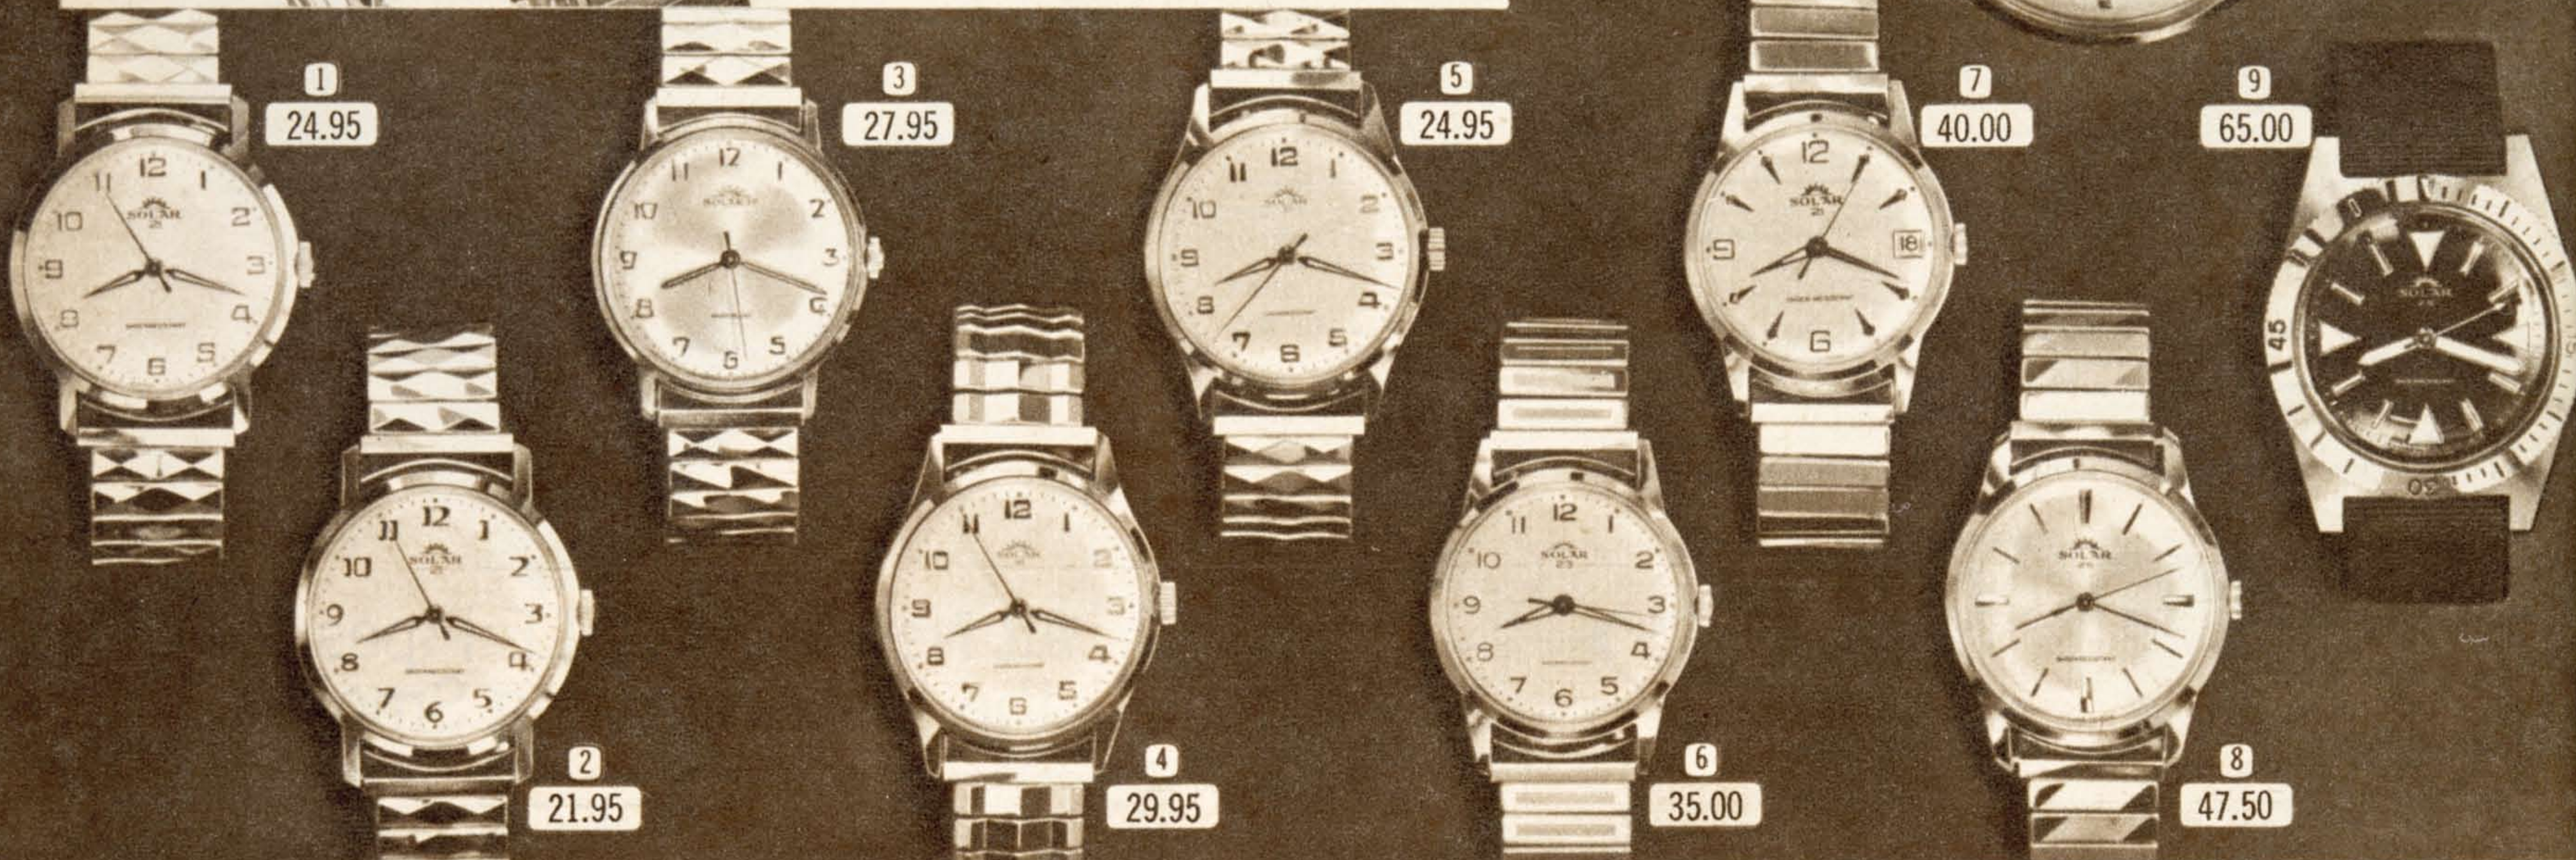

FEATURE VALUES

21-JEWEL SOLAR

Men's and Women's Watches with Bracelets. Fashioned for the Lively Ones . . . New . . . Exciting . . . Bright as Spring . . . Warm as Summer.

Man's. The thin look. Modern, Yellow Gold-colour, water-resistant case. Stainless Steel back. Raised luminous dial, sweep seconds hand.

Woman's. A dainty design. 10K rolled Gold-plated case with stainless steel back. 99 White; 88 Yellow. State choice.
15-A 3228. Man's 16.95
15-A 3227C.
Woman's..... 16.95

16⁹⁵ each

SOLAR

42.95

1 24.95

3 27.95

4 Man's 30-jewel self-winding Watch with date calendar. Water-resistant Yellow Gold-colour case with stainless steel back. Full-figured dial; luminous dots and hands. Matching expansion bracelet. 015-A 3066..... 29.95

8 Man's self-winding Watch with 25-jewel movement. Modern styled thin Yellow Gold-colour case with stainless steel back. Water resistant. Contemporary designed dial and matching expansion bracelet. 015-A 3071..... 47.50