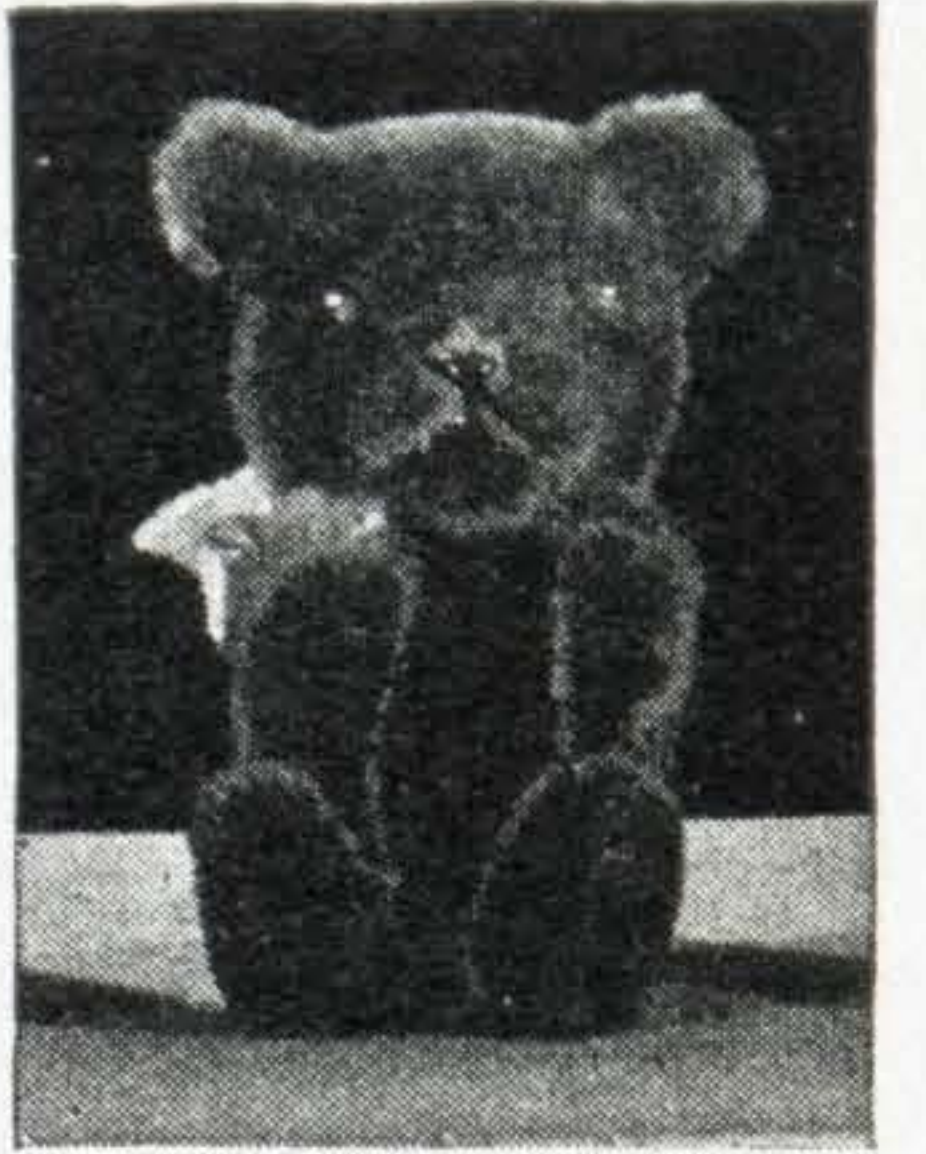

The Famous "Gund" Stuffed Toys

Fine quality silk plush covered animals and dolls, beautifully finished in rich bright and soft pastel colors.

0898/1 Assortment

0898/1. Assortment, Six Kinds. Four styles standing four-legged animals, black Scotty, white Wire-haired Terrier, pastel blue Cat and pink Elephant, fine plush covered, two styles two-legged softie animals, Cat and Bear, plush heads, height 10 inches, all have non-pullable eyes, soft stuffed and with voice.....