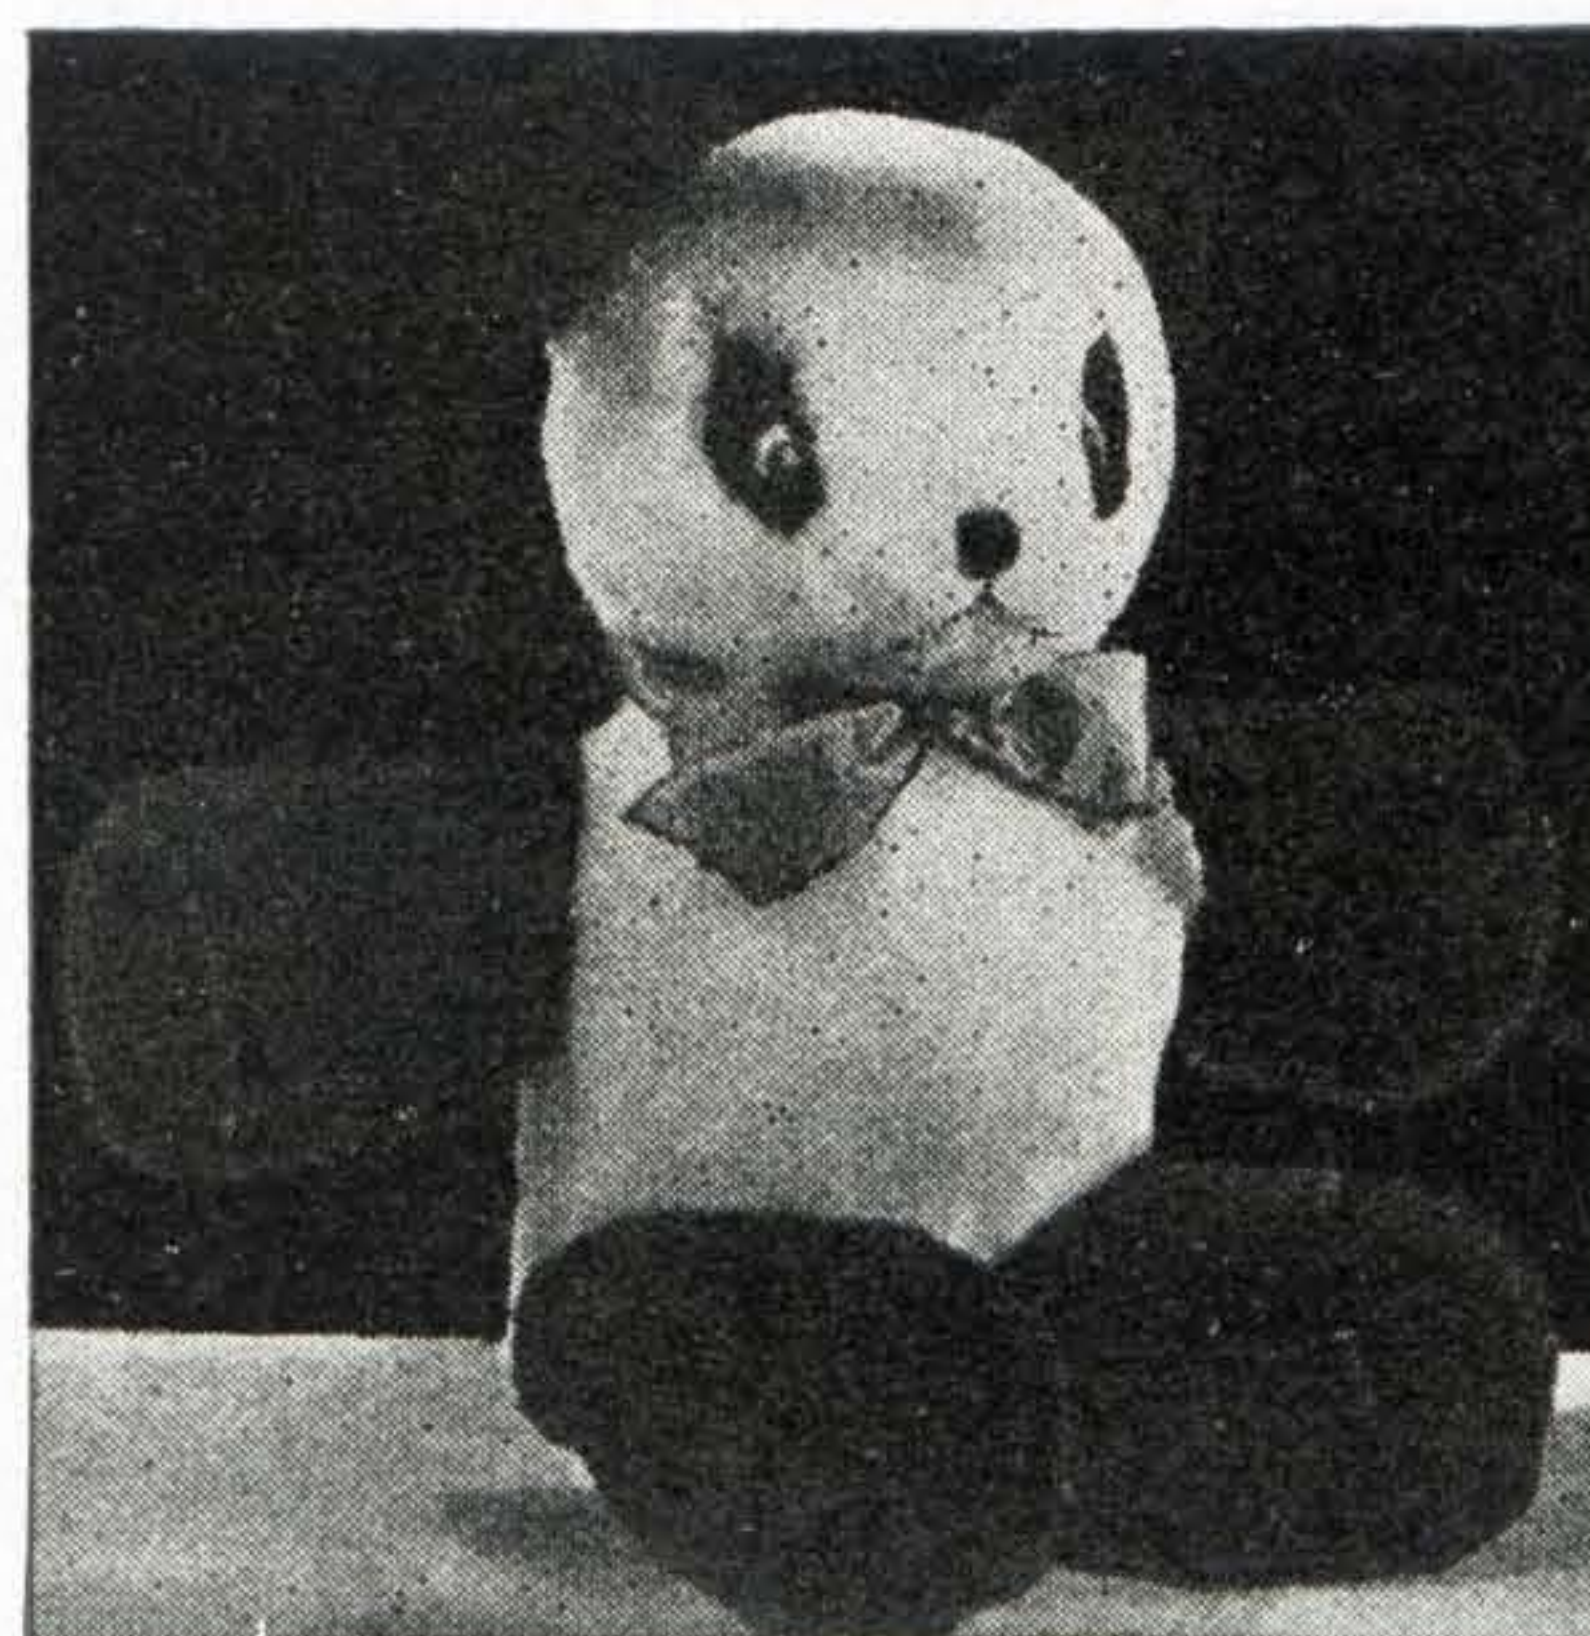

0898/8. Cuddle Panda Bear. White plush head and body, black plush ears, eyes, arms and legs, embroidered nose and mouth, floppy arms and legs, non-pullable eyes with rolling pupils, stuffed soft voice in tail, height 18 inches, each in box.....

Each **$5.40**

0898/11. Cuddle Panda Bear. As above but larger, height 20½ inches.....

Each **$8.00**