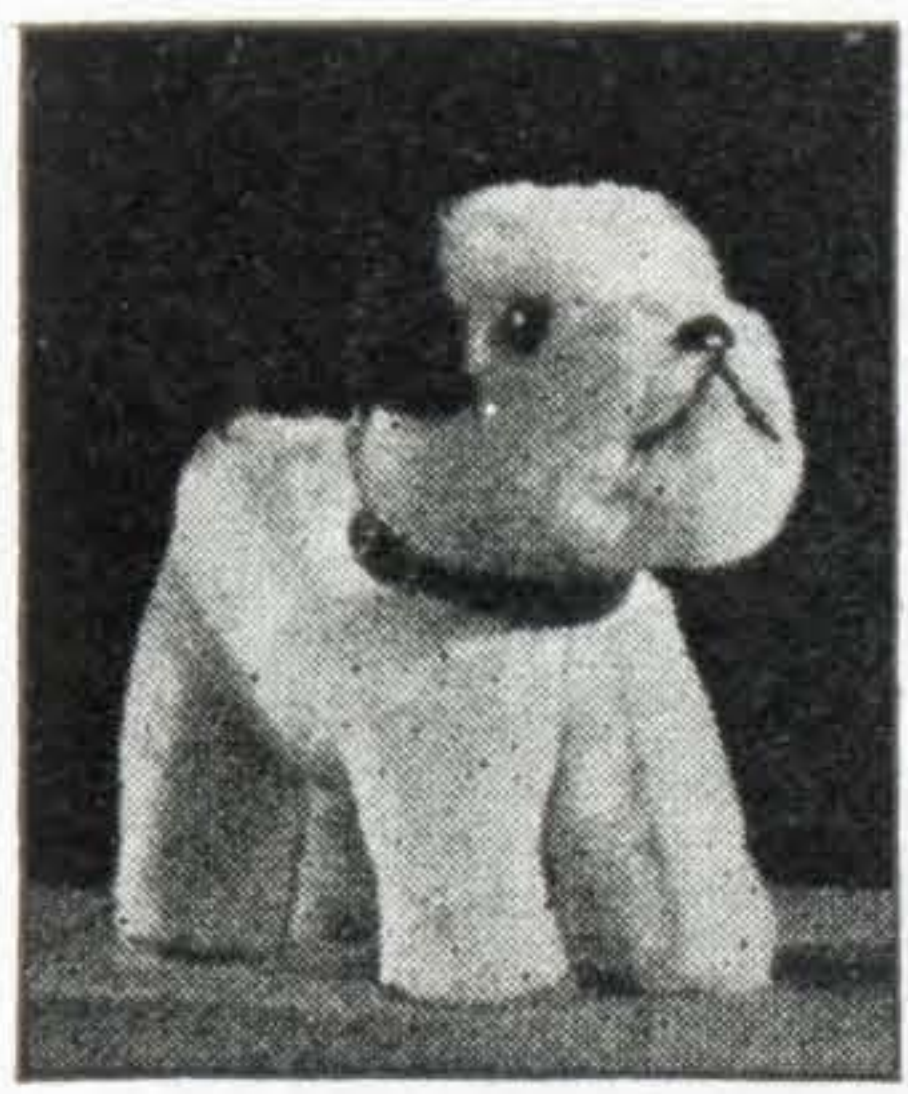

The Famous "Gund" Stuffed Toys

Fine quality silk plush covered animals and dolls, beautifully finished in rich bright and soft pastel colors.

0898/1 Assortment

0898/1. Assortment, Six Kinds. Four styles standing four-legged animals, black Scotty, white Wire-haired Terrier, pastel blue Cat and pink Elephant, fine plush covered, two styles two-legged softie animals, Cat and Bear, plush heads, height 10 inches, all have non-pullable eyes, soft stuffed and with voice.....