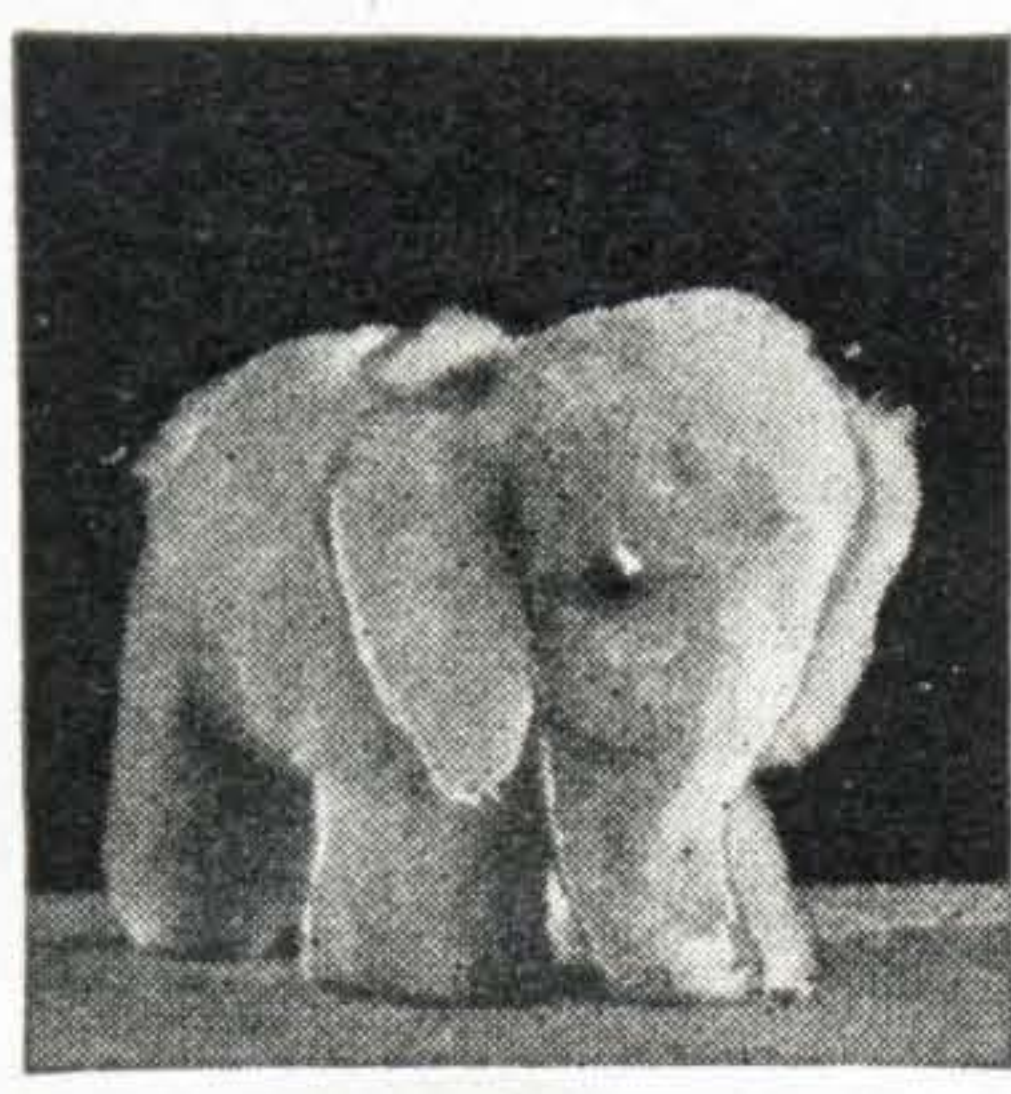

The Famous "Gund" Stuffed Toys

Fine quality silk plush covered animals and dolls, beautifully finished in rich bright and soft pastel colors.

0898/1 Assortment

0898/1. Assortment, Six Kinds. Four styles standing four-legged animals, black Scotty, white Wire-haired Terrier, pastel blue Cat and pink Elephant, fine plush covered, two styles two-legged softie animals, Cat and Bear, plush heads, height 10 inches, all have non-pullable eyes, soft stuffed and with voice.....

Doz. **\$17.50**

In dozen lots, assorted.....

" **16.00**

0898/2. Assortment, Six Kinds. Three styles standing four-legged animals, Black Scotty, White Scotty, Peke — gold with brown, three styles two-legged softie animals with ribbon around necks, Monkey—yellow with brown, Cat—white with pink and blue, Elephant—grey with peach, velvet chests, contrasting velvet pantaloon trousers, height 11 inches, all with voice and non-pullable eyes.....

Doz. **\$27.00**

In dozen lots, assorted..... " **24.00**

0898/2 Assortment

0898/2 Assortment

0898/4. Assortment, Six Kinds. Four-legged standing animals, Black Scotty, White Scotty, White Wire-haired Terrier, Airedale—gold with brown, Peke—gold with brown and grey Elephant, fine plush covered, red leather collar, non-pullable eyes and voice, size of largest, length 13½ inches, height 13 inches.....

Each **\$3.50**

0898/30. Plush Teddy Bear. Made of rayon plush in solid white, gold and brown, joined head, arms and legs, fastened in eyes, stuffed soft, squeak voice, ribbon around neck, embroidered nose and mouth, felt tipped hands and feet, height 18 inches. Each **\$4.20**