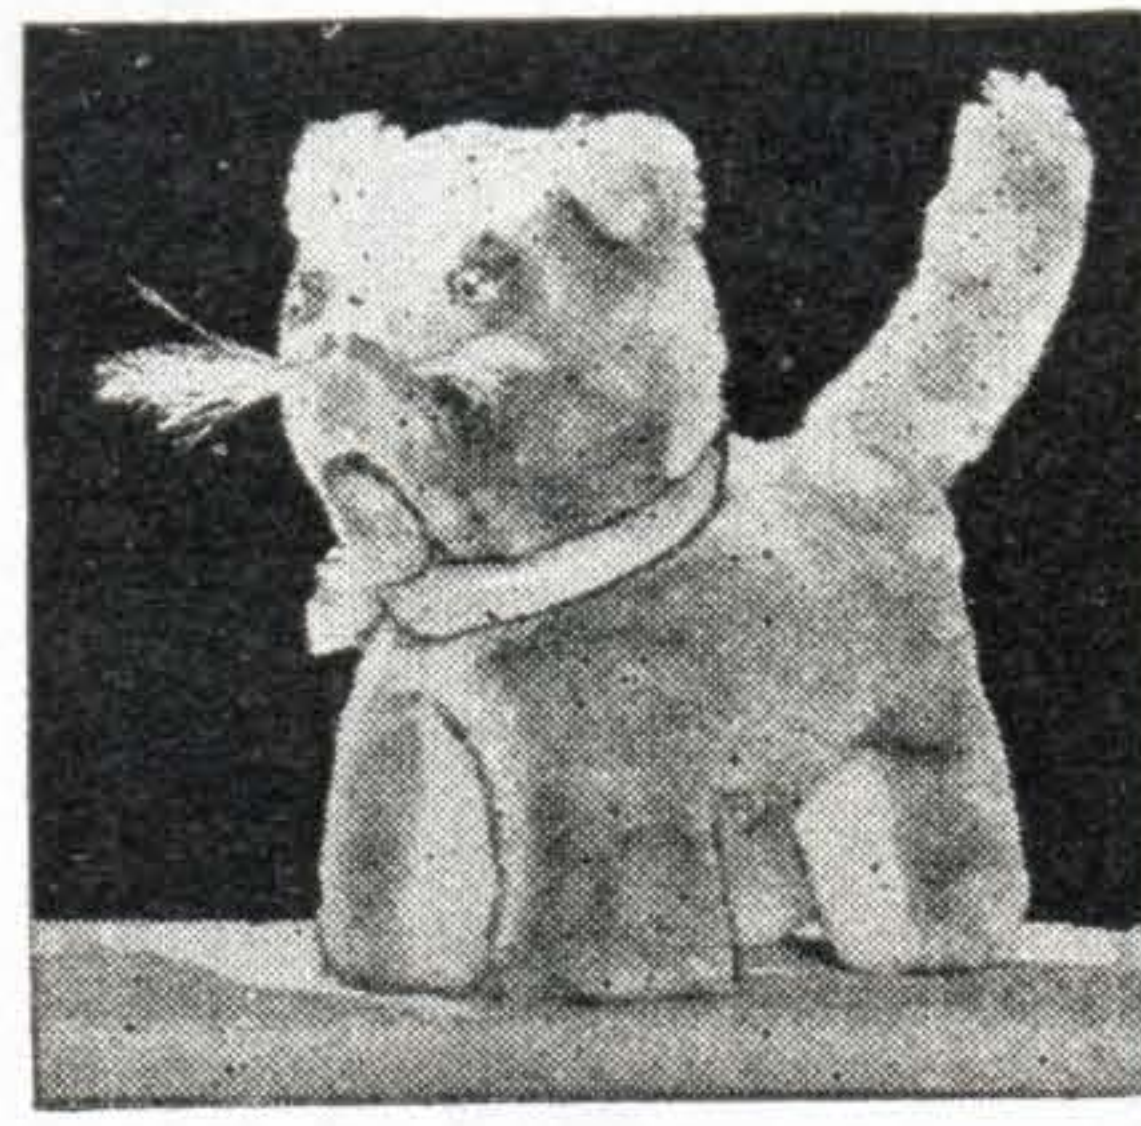

The Famous "Gund" Stuffed Toys

Fine quality silk plush covered animals and dolls, beautifully finished in rich bright and soft pastel colors.

0898/1 Assortment

0898/1. Assortment, Six Kinds. Four styles standing four-legged animals, black Scotty, white Wire-haired Terrier, pastel blue Cat and pink Elephant, fine plush covered, two styles two-legged softie animals, Cat and Bear, plush heads, height 10 inches, all have non-pullable eyes, soft stuffed and with voice.....