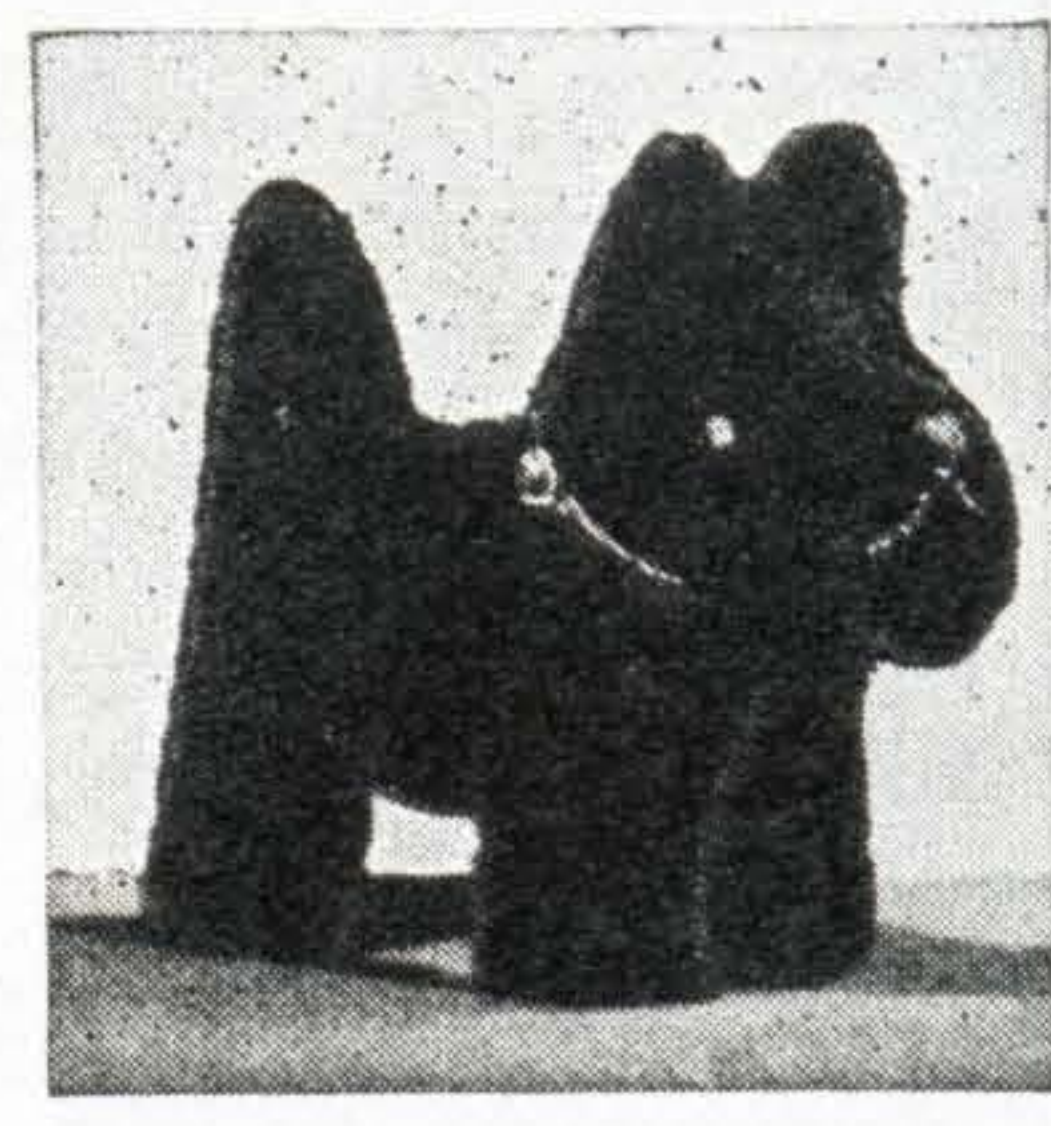

The Famous "Gund" Stuffed Toys

Fine quality silk plush covered animals and dolls, beautifully finished in rich bright and soft pastel colors.

0898/1 Assortment

0898/1. Assortment, Six Kinds. Four styles standing four-legged animals, black Scotty, white Wire-haired Terrier, pastel blue Cat and pink Elephant, fine plush covered, two styles two-legged softie animals, Cat and Bear, plush heads, height 10 inches, all have non-pullable eyes, soft stuffed and with voice.....