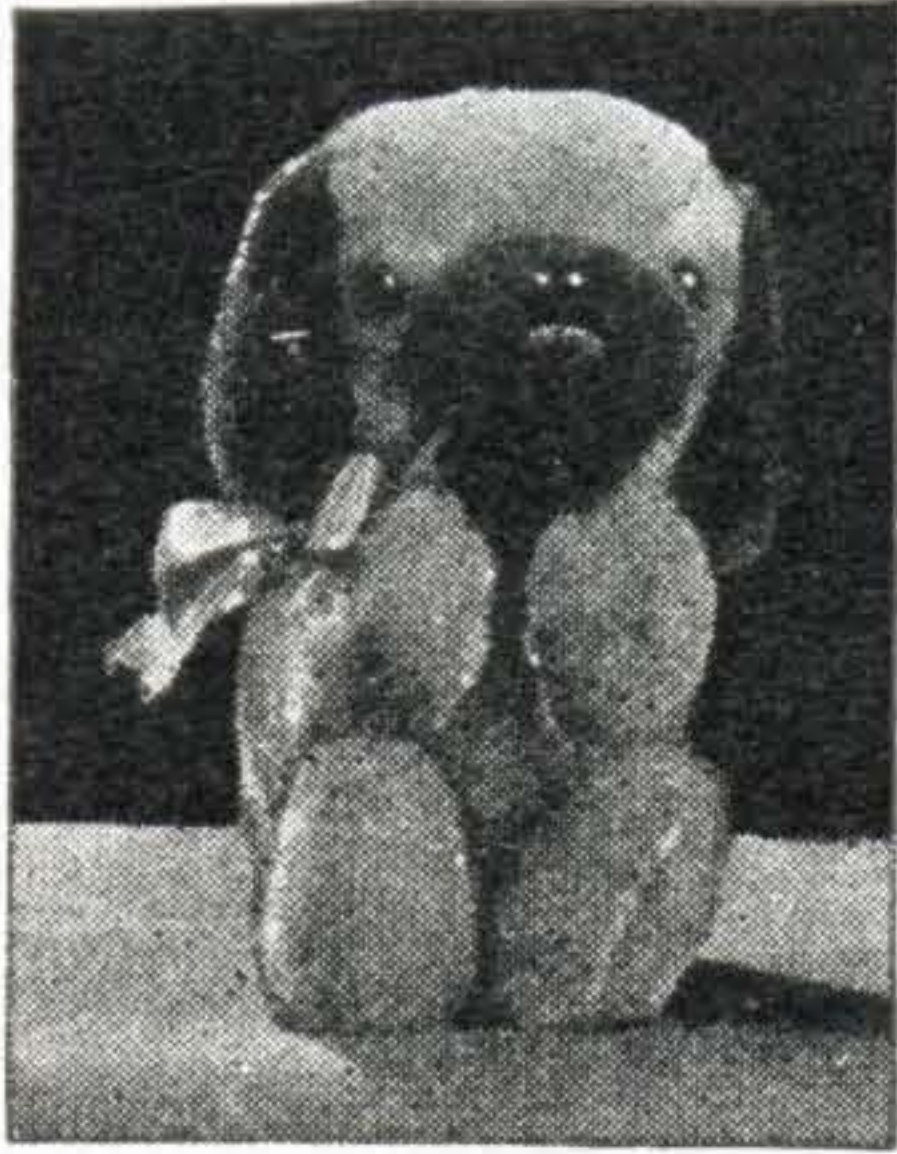

The Famous "Gund" Stuffed Toys

Fine quality silk plush covered animals and dolls, beautifully finished in rich bright and soft pastel colors.

0898/1 Assortment

0898/1. Assortment, Six Kinds. Four styles standing four-legged animals, black Scotty, white Wire-haired Terrier, pastel blue Cat and pink Elephant, fine plush covered, two styles two-legged softie animals, Cat and Bear, plush heads, height 10 inches, all have non-pullable eyes, soft stuffed and with voice.....