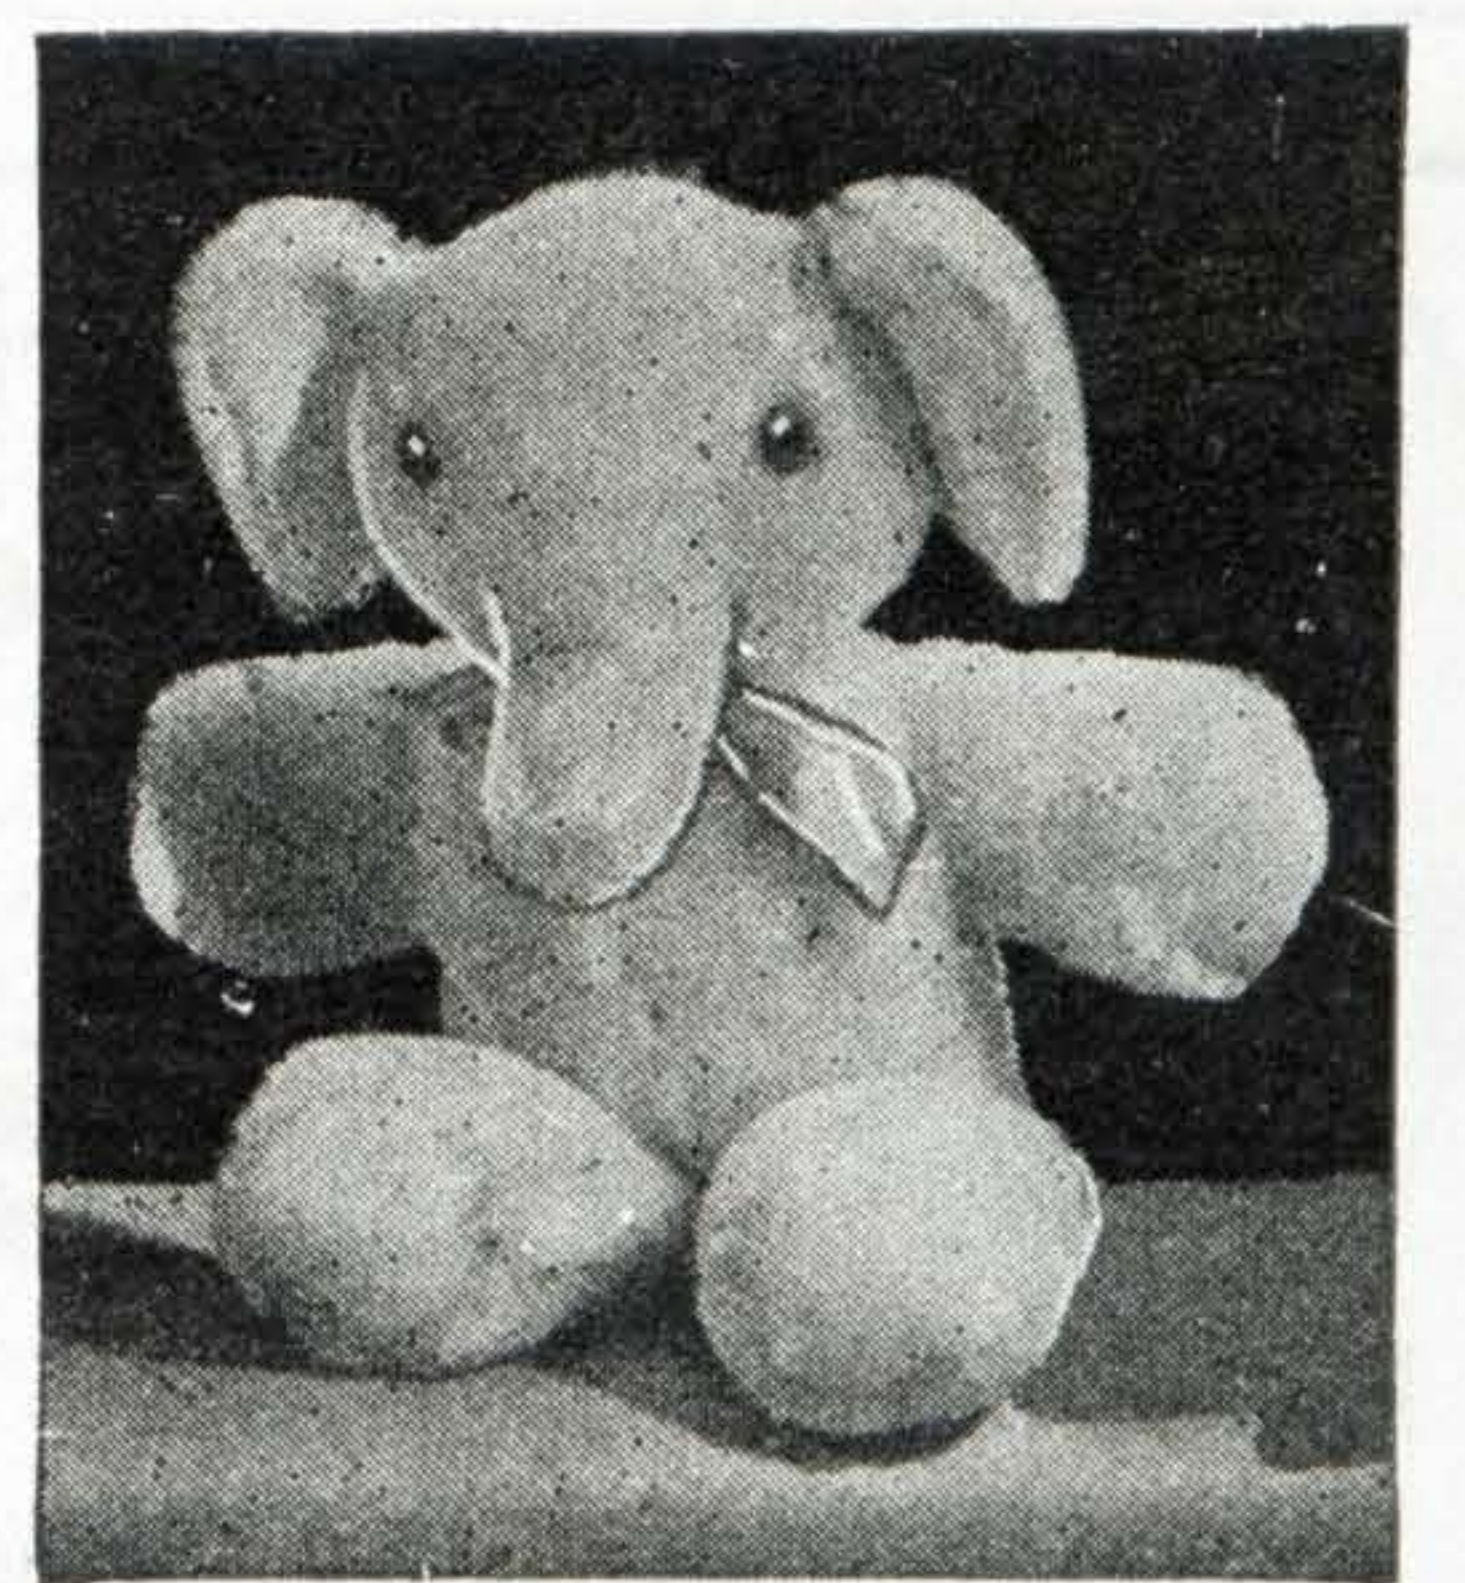

0898/10. Cuddle Elephant. Pastel plush in yellow, pink or blue, with white plush at tips of hands and feet, floppy arms and legs, Kapok stuffed, voice in tail, non-pullable eyes with rolling pupils, ribbon around neck, height 18 inches, each in box.....

Each **$5.40**

0898/13. Cuddle Elephant. As above but larger, height 21 inches.....

Each **$8.00**